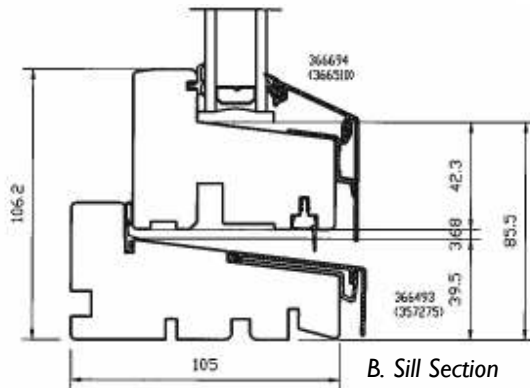

TOP SWING FULLY REVERSIBLE WINDOW
Alu-Clad Double Glazed

A. Head Section

B. Sill Section

C. Side Section

Broxwood High Performance Timber Windows and Doors

- Uncompromising product quality
- Built to your specification
- Energy efficient to Passive House standard
- U-values as low as 0.7 W/m²K
- Up to 30 Year Product Warranty
- Premium, sustainable timber
- Pressure treated & laminated for durability
- Finger-jointed for added strength
- Timber only option
- Delivery in 4 to 6 weeks
- Professional installation service available