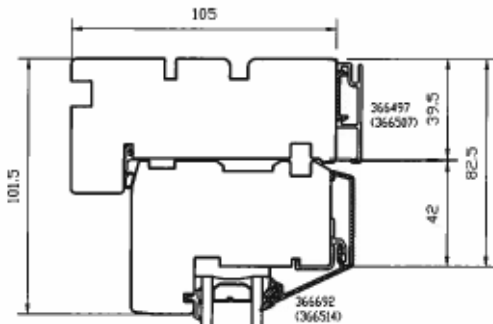

TOP SWING FULLY REVERSIBLE WINDOW
Alu-Clad Double Glazed

A. Head Section

B. Sill Section

C. Side Section

Broxwood High Performance Timber Windows and Doors

- Uncompromising product quality
- Built to your specification
- Energy efficient to Passive House standard
- U-values as low as 0.7 W/m²K
- Up to 30 Year Product Warranty
- Premium, sustainable timber
- Pressure treated & laminated for durability
- Finger-jointed for added strength
- Timber only option
- Delivery in 4 to 6 weeks
- Professional installation service available