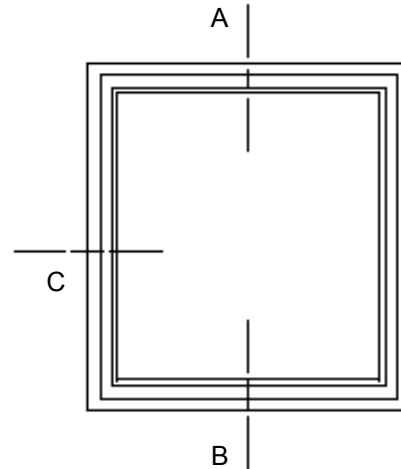

TOP SWING FULLY REVERSIBLE WINDOW
Alu-Clad Double Glazed

A. Head Section

B. Sill Section

C. Side Section

Broxwood High Performance Timber Windows and Doors

- Uncompromising product quality
- Built to your specification
- Energy efficient to Passive House standard
- U-values as low as 0.7 W/m²K
- Up to 30 Year Product Warranty
- Premium, sustainable timber
- Pressure treated & laminated for durability
- Finger-jointed for added strength
- Timber only option
- Delivery in 4 to 6 weeks
- Professional installation service available