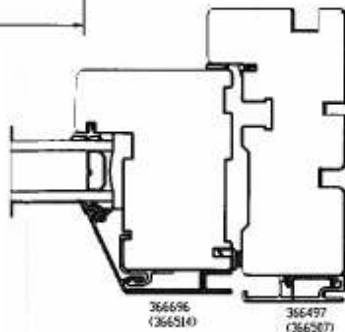

TOP SWING FULLY REVERSIBLE WINDOW
Alu-Clad Double Glazed

A. Head Section

B. Sill Section

C. Side Section

Broxwood High Performance Timber Windows and Doors

- Uncompromising product quality
- Built to your specification
- Energy efficient to Passive House standard
- U-values as low as 0.7 W/m²K
- Up to 30 Year Product Warranty
- Premium, sustainable timber
- Pressure treated & laminated for durability
- Finger-jointed for added strength
- Timber only option
- Delivery in 4 to 6 weeks
- Professional installation service available