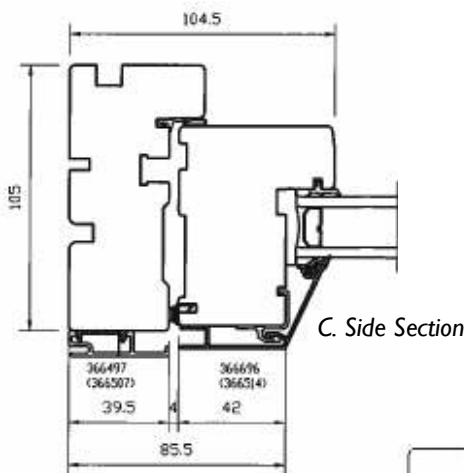

TOP SWING FULLY REVERSIBLE WINDOW
Alu-Clad Double Glazed

A. Head Section

B. Sill Section

C. Side Section

Broxwood High Performance Timber Windows and Doors

- Uncompromising product quality
- Built to your specification
- Energy efficient to Passive House standard
- U-values as low as 0.7 W/m²K
- Up to 30 Year Product Warranty
- Premium, sustainable timber
- Pressure treated & laminated for durability
- Finger-jointed for added strength
- Timber only option
- Delivery in 4 to 6 weeks
- Professional installation service available